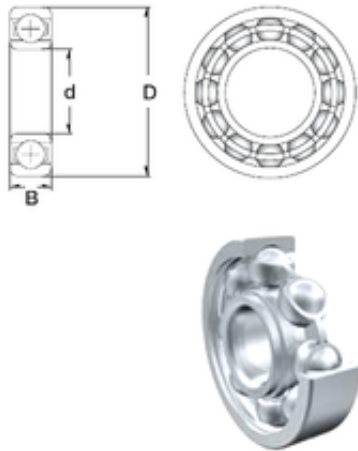

S6205 ZEN Deep Groove Ball Bearings

Bearing No. S6205

Size	25x52x15 mm
Bore Diameter	25 mm
Outer Diameter	52 mm
Width	15 mm
d	25 mm
D	52 mm
B	15 mm
C	15 mm
Weight	0,13 Kg
Basic dynamic load rating (C)	14 kN

S6205 Bearing 2D drawings and 3D CAD models