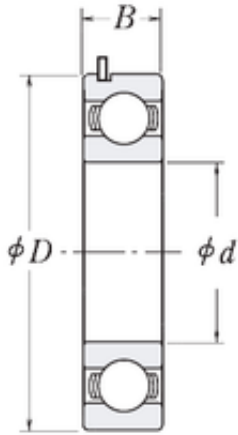

573372A FAG Deep Groove Ball Bearings

Bearing No. 573372A

Size	20x47x14 mm
Bore Diameter	20 mm
Outer Diameter	47 mm
Width	14 mm
d	20 mm
D	47 mm
B	14 mm

573372A Bearing 2D drawings and 3D CAD models