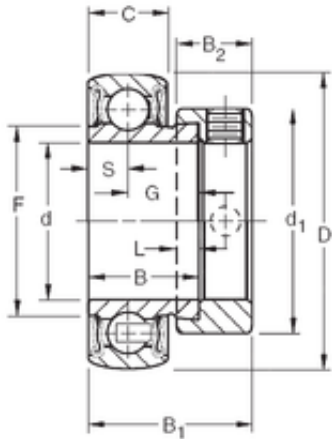

RAL014NPPB Timken Deep Groove Ball Bearings

Bearing No. RAL014NPPB

Size	22.225x47x17.46 mm
Bore Diameter	22,225 mm
Outer Diameter	47 mm
Width	17,46 mm
d	22,225 mm
D	47 mm
B	17,46 mm
C	12 mm
d1	36,1 mm
B1	25,4 mm
B2	11,9 mm
F	29,67 mm
G	11,476 mm
L	4 mm
S	6 mm
Weight	0,11 Kg
Basic dynamic load rating (C)	11 kN

RAL014NPPB Bearing 2D drawings and 3D CAD models